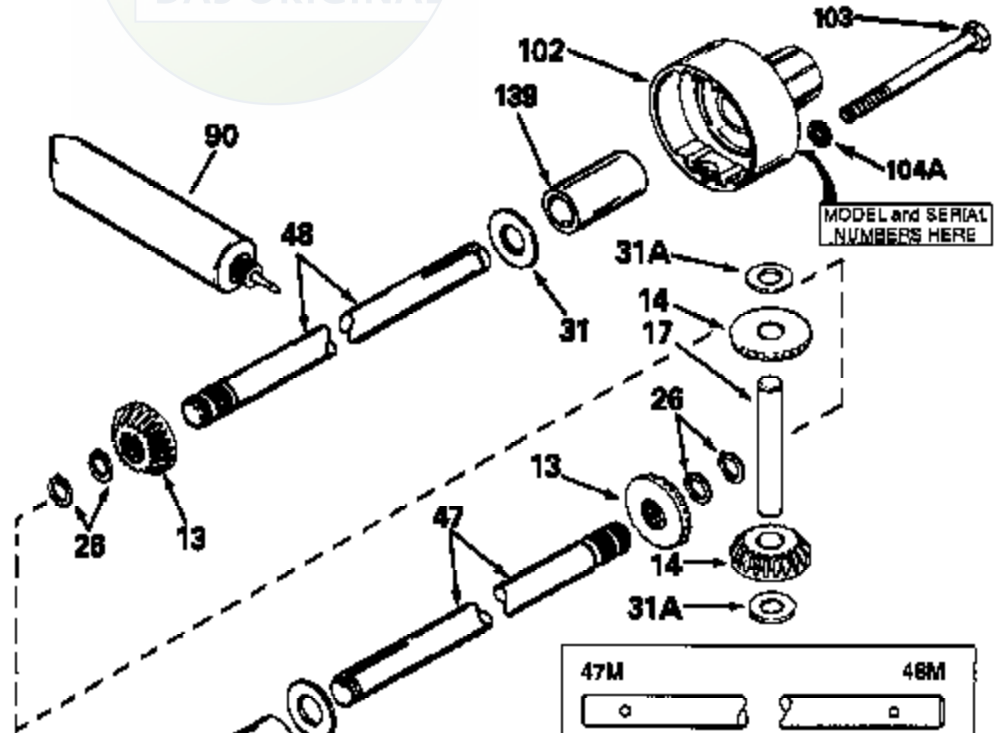

JOIST

SICHER IST DAS:
DAS ORIGINAL

MODEL and SERIAL
NUMBERS HERE

Ref #	Part Number	Qty	Description
13	778067		Gear, Bevel (16 teeth)
14	778068		Gear, Pinion (16 teeth)
17	786040		Pin, Drive
26	792018		Ring, Retaining
31	780001		Washer (3/4" ID x 1-1/2" OD x 1/16" t hick)
31A	780096		Washer, Thrust
47C	774360		Axle (9-11/32" long)
48C	774360		Axle (9-11/32" long)
82	786043		Sprocket. No Teeth 54. O.D. 8.823
82	786051		Sprocket. No Teeth 60. O.D. 9.841
82	786070		Sprocket. No Teeth 48. O.D. 7.920
82	786041A		Sprocket. No Teeth 45. O.D. 7.389
82	786042	100-181	Sprocket. No Teeth 40. O.D. 6.650
90	788067B	Peerless	Grease (32 oz. bottle Bentonite greas e)
101	774344		Differential Carrier Hsg (Incl. 137)
102	774345		Differential Carrier Hsg (Incl. 139)
103	792041		Screw, 5/16-18 x 3-3/4"
104A	792061		Washer, Flat, 5/16"
104	792042		Nut, Lock, 5/16-18 (Use as required)
137	780077		Bushing (3/4" ID x 1-1/16" OD x 2-1/1 6" long)
139	780077		Bushing (3/4 ID x 1-1/16" OD x 2-1/16 " long)