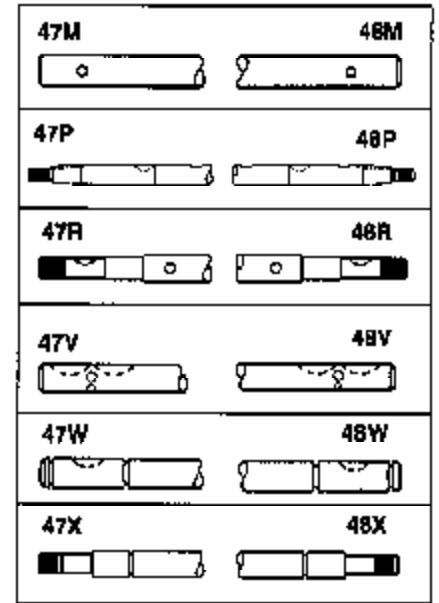

JOIST

SICHER IST DAS:
DAS ORIGINAL

MODEL and SERIAL
NUMBERS HERE

Ref #	Part Number	Qty	Description
13	778067		Gear, Bevel (16 teeth)
14	778068		Gear, Pinion (16 teeth)
17	786040		Pin, Drive
26	792018		Ring, Retaining
31	780001		Washer (3/4" ID x 1-1/2" OD x 1/16" t hick)
31A	780096		Washer, Thrust
47C	774360		Axle (9-11/32" long)
48C	774360		Axle (9-11/32" long)
82	786043		Sprocket. No Teeth 54. O.D. 8.823
82	786051		Sprocket. No Teeth 60. O.D. 9.841
82	786070		Sprocket. No Teeth 48. O.D. 7.920
82	786041A		Sprocket. No Teeth 45. O.D. 7.389
82	786042	100-181	Sprocket. No Teeth 40. O.D. 6.650
90	788067B	Peerless	Grease (32 oz. bottle Bentonite greas e)
101	774344		Differential Carrier Hsg (Incl. 137)
102	774345		Differential Carrier Hsg (Incl. 139)
103	792041		Screw, 5/16-18 x 3-3/4"
104A	792061		Washer, Flat, 5/16"
104	792042		Nut, Lock, 5/16-18 (Use as required)
137	780077		Bushing (3/4" ID x 1-1/16" OD x 2-1/1 6" long)
139	780077		Bushing (3/4 ID x 1-1/16" OD x 2-1/16 " long)