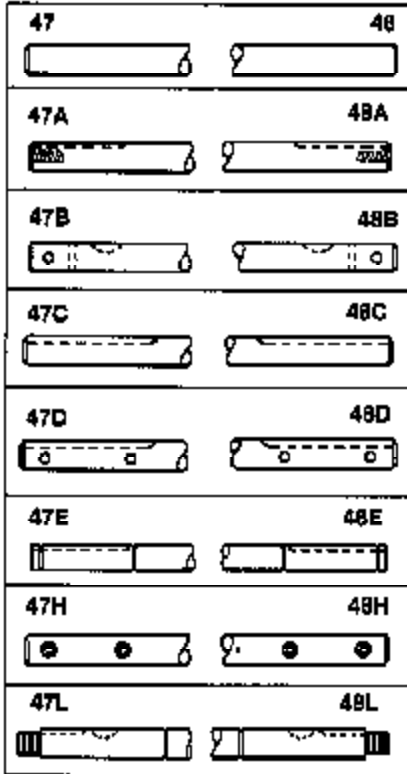

JOIST

SICHER IST DAS:
DAS ORIGINAL

MODEL and SERIAL
NUMBERS HERE

Ref #	Part Number	Qty	Description
13	778067		Gear, Bevel (16 teeth)
14	778068		Gear, Pinion (16 teeth)
17	786040		Pin, Drive
26	792018		Ring, Retaining
31	780001		Washer (3/4" ID x 1-1/2" OD x 1/16" t hick)
31A	780096		Washer, Thrust
47C	774360		Axle (9-11/32" long)
48C	774360		Axle (9-11/32" long)
82	786043		Sprocket. No Teeth 54. O.D. 8.823
82	786051		Sprocket. No Teeth 60. O.D. 9.841
82	786070		Sprocket. No Teeth 48. O.D. 7.920
82	786041A		Sprocket. No Teeth 45. O.D. 7.389
82	786042	100-181	Sprocket. No Teeth 40. O.D. 6.650
90	788067B	Peerless	Grease (32 oz. bottle Bentonite greas e)
101	774344		Differential Carrier Hsg (Incl. 137)
102	774345		Differential Carrier Hsg (Incl. 139)
103	792041		Screw, 5/16-18 x 3-3/4"
104A	792061		Washer, Flat, 5/16"
104	792042		Nut, Lock, 5/16-18 (Use as required)
137	780077		Bushing (3/4" ID x 1-1/16" OD x 2-1/1 6" long)
139	780077		Bushing (3/4 ID x 1-1/16" OD x 2-1/16 " long)